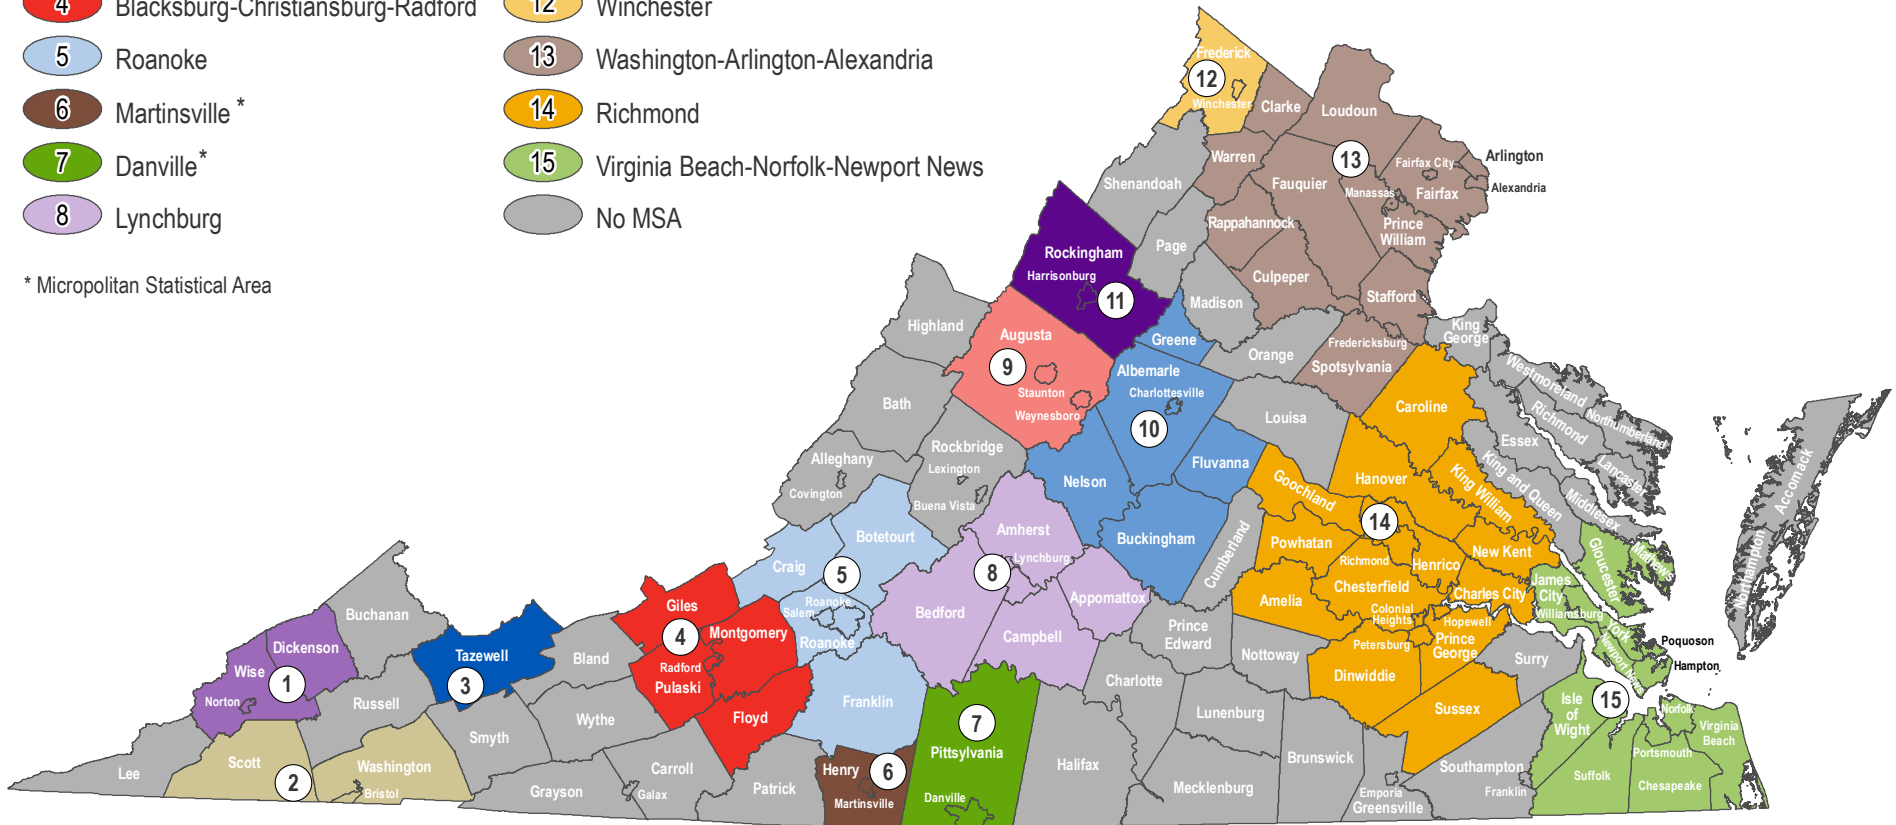

- 1 Big Stone Gap *
- 2 Kingsport-Bristol-Bristol
- 3 Bluefield *
- 4 Blacksburg-Christiansburg-Radford
- 5 Roanoke
- 6 Martinsville *
- 7 Danville *
- 8 Lynchburg
- 9 Staunton-Waynesboro
- 10 Charlottesville
- 11 Harrisonburg
- 12 Winchester
- 13 Washington-Arlington-Alexandria
- 14 Richmond
- 15 Virginia Beach-Norfolk-Newport News
- Grey circle: No MSA

* Micropolitan Statistical Area

Metropolitan Statistical Areas

Sources: ESRI 2012, VEDP 2013
© 2013 VEDP [Map Central]