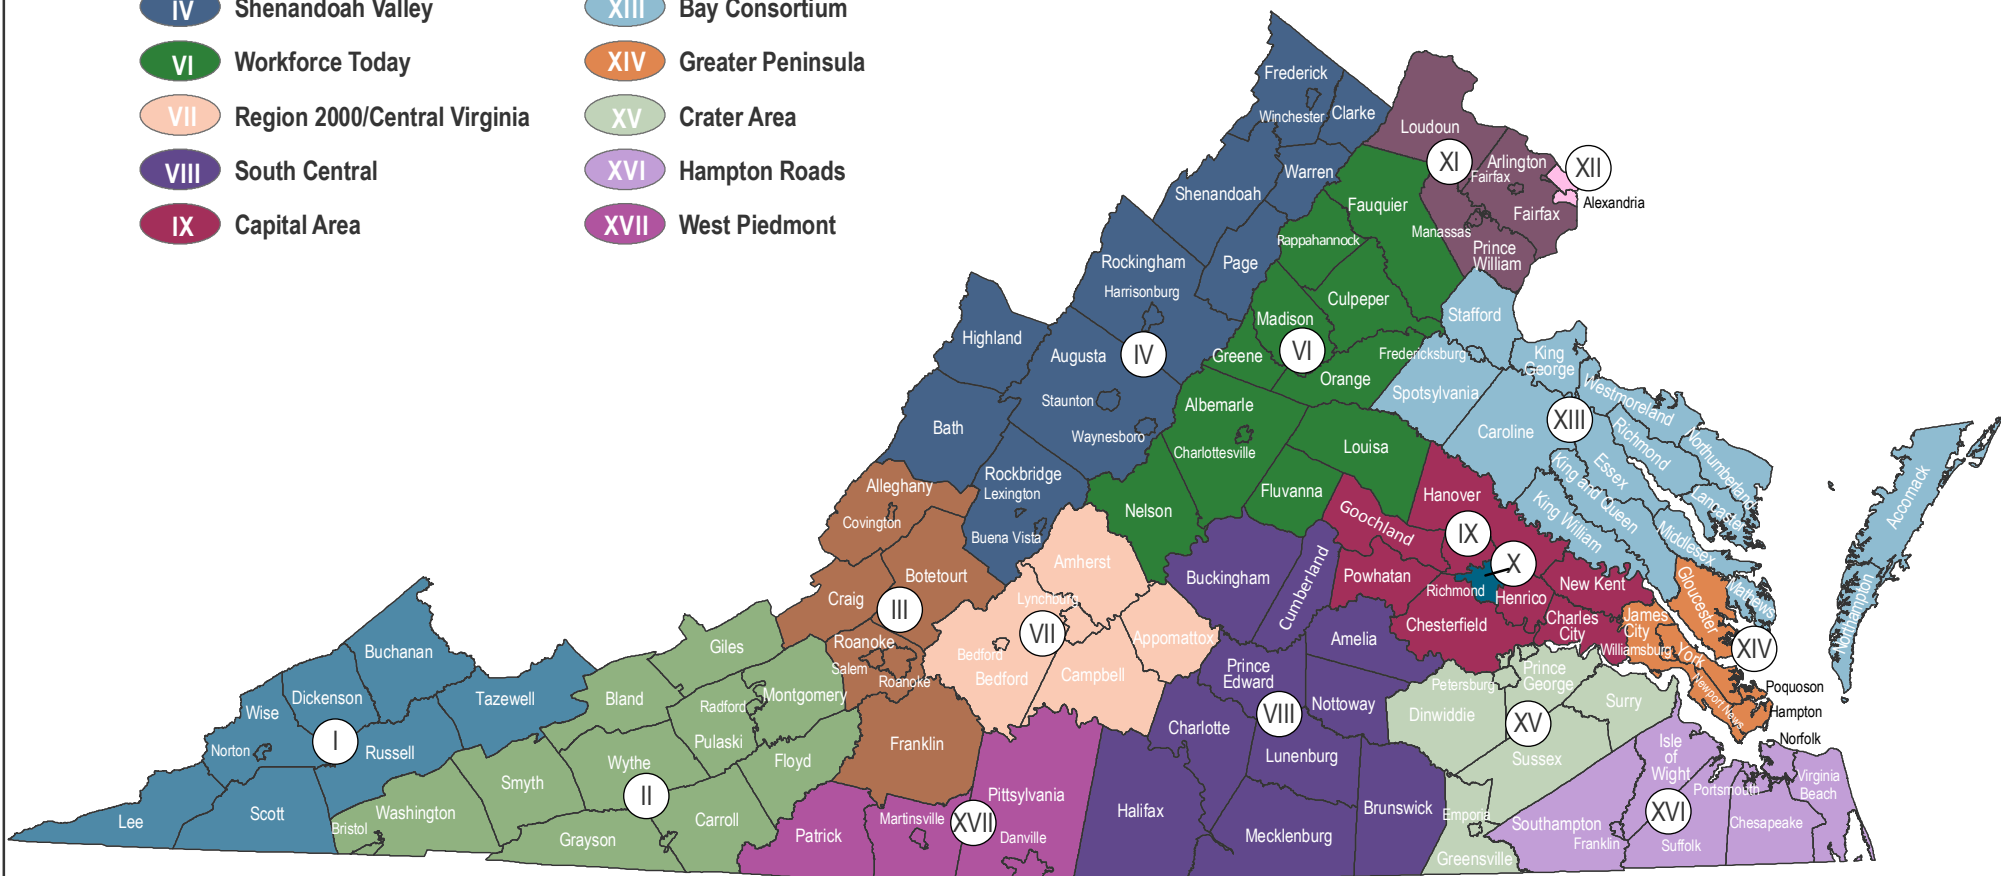

- I Southwestern Virginia
- II New River/Mt. Rogers
- III Western Virginia
- IV Shenandoah Valley
- VI Workforce Today
- VII Region 2000/Central Virginia
- VIII South Central
- IX Capital Area
- X City of Richmond
- XI Northern Virginia
- XII Alexandria/Arlington
- XIII Bay Consortium
- XIV Greater Peninsula
- XV Crater Area
- XVI Hampton Roads
- XVII West Piedmont

Workforce Investment Area Regions

Source: Virginia Economic Development Partnership 2008